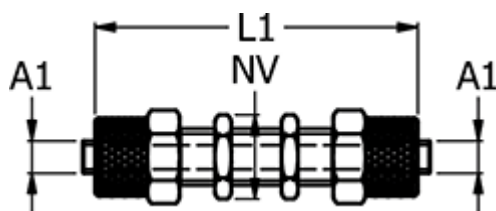

Article number: 586125006

Description: Push-on fitting 12.500-6, metal Ø6/4
Bulkhead

Measures

Hose diameter A1	= 6/4
L1	= 47
NV	= 14
Thread A2	= M10x1